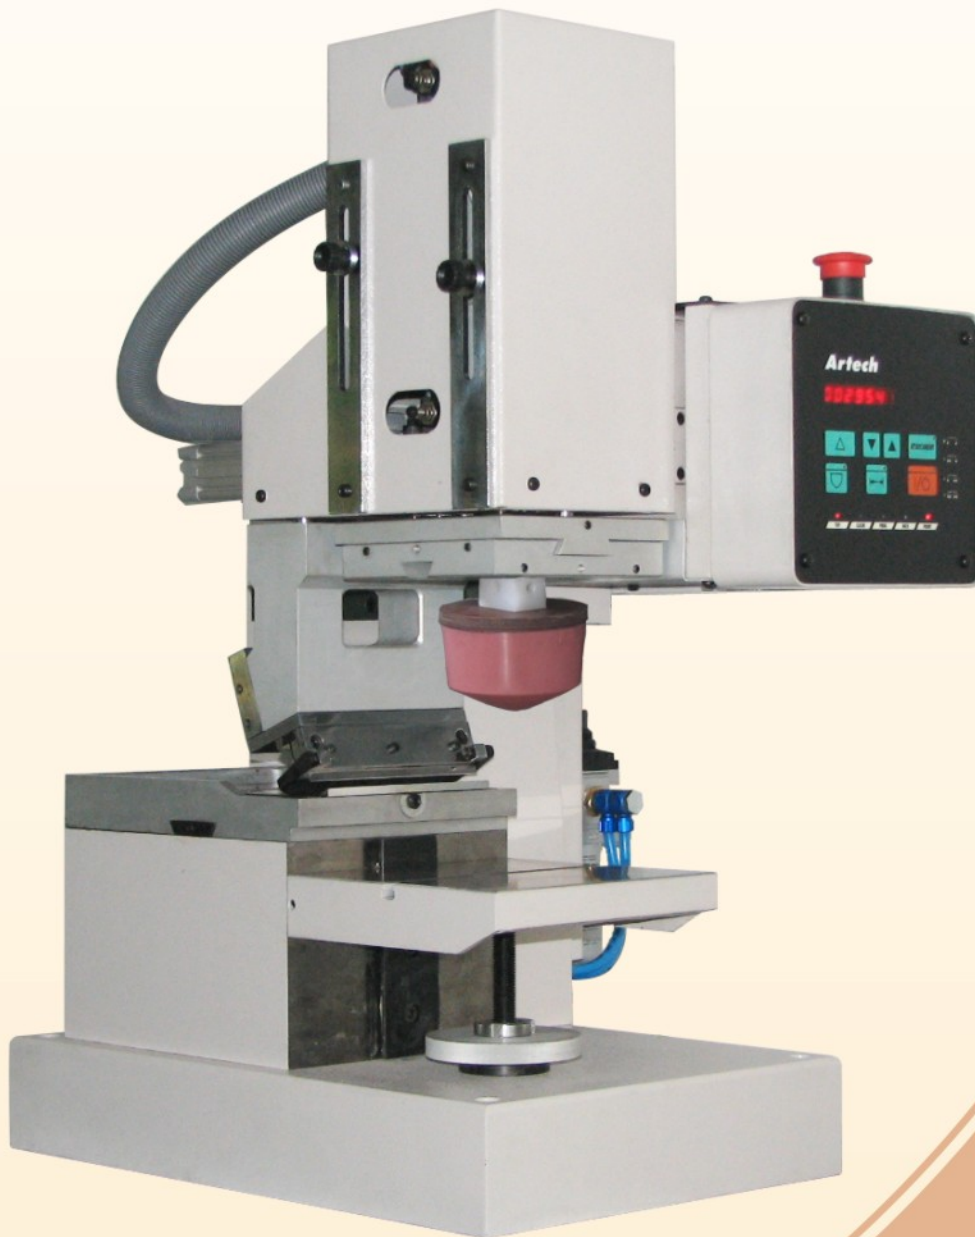

## PAD PRINTING MACHINES

**AI-100** Open ink tray pad printing machine

Max. Plate Size : 100 x 100 x 10mm  
Max. Printing speed : 1600 pcs/hr.  
Max. printing image : 85mm  $\varnothing$

**ARTECH INDUSTRIES**