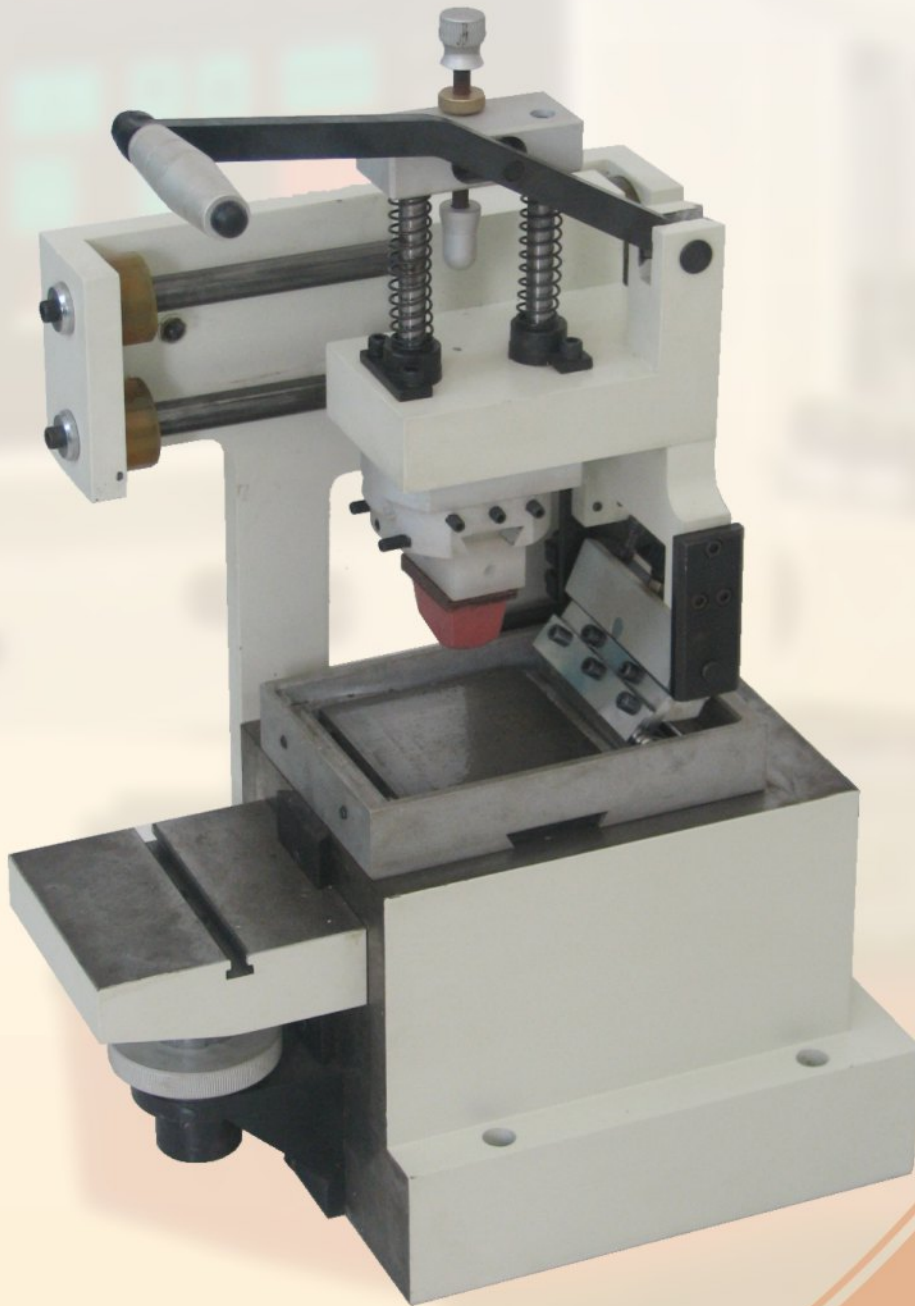

## PAD PRINTING MACHINES

AIM-100 Manual Pad Printing Machine

Max. Plate Size : 100 x 100 x 10mm  
Max Printing Image : 80mm  $\varnothing$

**ARTECH INDUSTRIES**